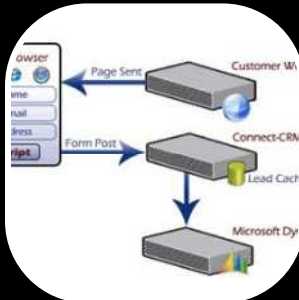

Web 2 Lead

CRM Online Lab Web 2 Lead
for Microsoft Dynamics CRM
Online

Web 2 Lead allows
Microsoft Dynamics
CRM Online customers
to directly integrate
leads generated from
their web-site into
“live” leads within their
CRM system.

Web 2 Lead with No Programming

Web 2 Lead connects a customer's existing web site directly to Microsoft CRM Online. With Web 2 Lead, customer leads are directly integrated with the customers Microsoft CRM lead management workflow process.